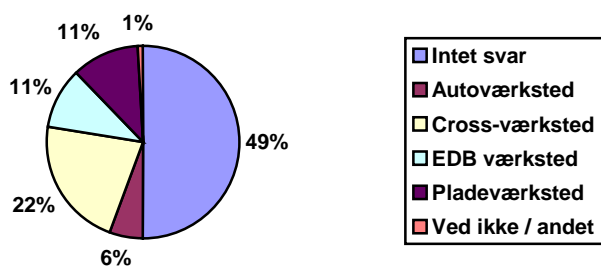

6	Går du på		
0	Intet svar	47,6%	59
1	Heste-værksted	7,3%	9
2	Maskin-værksted	10,5%	13
3	Natur-værksted	11,3%	14
4	Social og sundhed	12,9%	16
5	Tømrer-værksted	9,7%	12